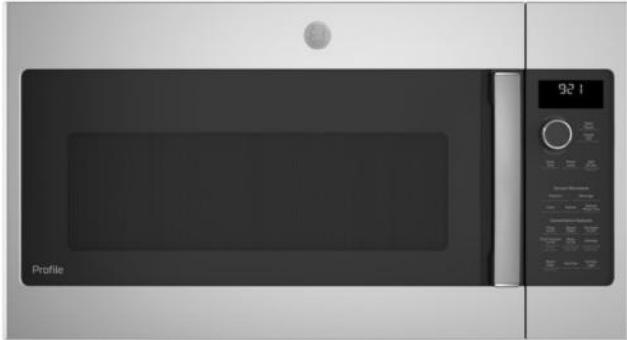

GE Profile™ 2.1 Cu. Ft. Over-the-Range Sensor Microwave Oven

Model #: PVM9215SKSS
7230-60-17219

Approx Dimensions (HxDxW):
16 5/16 in X 15 9/16 in X 29 7/8 in

- Charcoal filter replacement for microwaves with grille and filter door – Easily install your new charcoal odor filter
- 2.1 cu. ft. capacity – 1000 Watts (IEC-705 test procedure)
- Easy clean interior with steam clean – Makes cleaning spills and splatters a snap
- Chef Connect – Three options with a single touch. For instant convenience, choose when to automatically sync clocks and the range elements with the microwave's surface light and vent