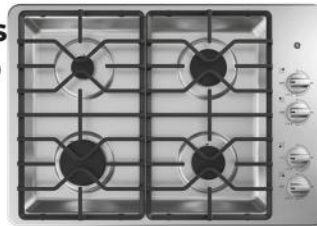

GE Profile™ 30" Smart Free-Standing Electric Convection Fingerprint Resistant Range with No Preheat

Model#: PB935YPFS
7230-60-153097

Approx Dimensions (HxDxW):
47 in X 28 in X 29 7/8 in

- **No Preheat Air Fry** - With this air fryer right in the oven, you can cook healthier, crispier versions of your favorite foods. There's no preheat required and it shortens the cook time because every minute counts
- **Built-in WiFi** - This smart oven features built-in WiFi so you can control oven functions with the SmartHQ app on your smart device
- **Fingerprint resistant stainless** - Easily wipe away smudges and fingerprints for a look that's always sparkling clean

GE® 30" Free-Standing Gas Convection Range with No Preheat Air Fry

Model #: JGB735SPSS
7230-60-123093

Approx Dimensions (HxDxW):
47 1/4 in X 28 3/4 in X 30 in

- **No Preheat Air Fry** - With this air fryer right in the oven, you can cook healthier, crispier versions of your favorite foods. There's no preheat required and it shortens the cook time because every minute counts
- **Edge-to-edge cooktop** - Continuous, edge-to-edge cooktop give you a large cooking space and can handle any cookware
- **Integrated griddle** - This integrated non-stick griddle leads the industry in size and quality, so you can cook a lot of food at once
- **Power boil burner** - This 18,000-BTU power boil element produces intense heat to boil water fast